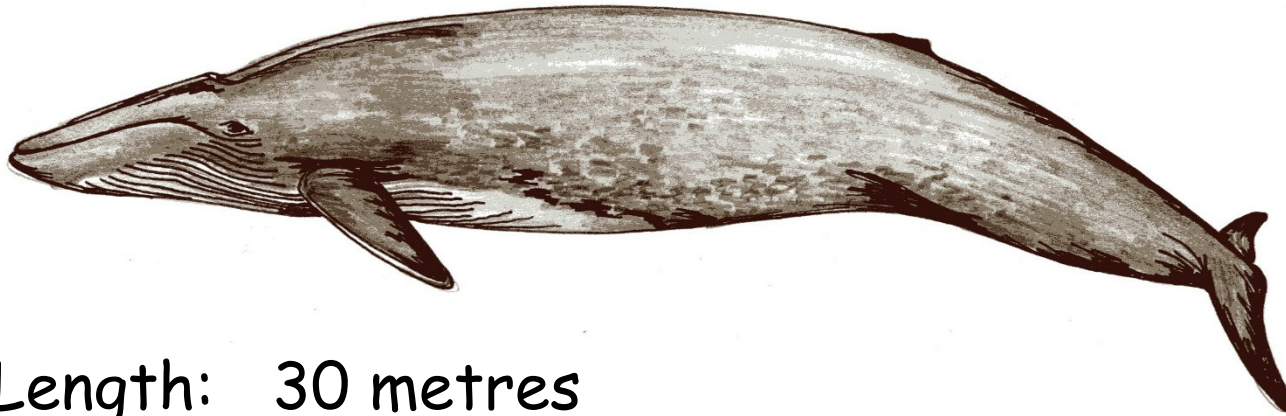

Blue whale  
(*Balaenoptera musculus*)

Length: 30 metres

Weight: 180,000kg

Lifespan: 70 years

Sperm whale  
(*Physeter macrocephalus*)

Length: 18 metres

Weight: 57,000 kg

Lifespan: 70 years

Humpback whale  
(*Megaptera novaeangliae*)

Length: 17 metres  
Weight: 40,000 kg  
Lifespan: 50 years

Minke whale  
(*Balaenoptera acutorostrata*)

Length: 10.5 metres

Weight: 9,200 kg

Lifespan: 50 years

Killer whale or Orca  
(*Orcinus orca*)

Length: 9 metres

Weight: 5,600 kg

Lifespan: 90 years

Bottlenose dolphin  
(*Tursiops truncatus*)

Length: 3.8 metres

Weight: 500 kg

Lifespan: 50 years

Risso's dolphin  
(*Grampus griseus*)

## Double decker bus

Length: 12 metres

Weight: 14,500 kg

Oak tree  
(*Quercus robur*)

Height: 35 metres  
Lifespan: 1000 years