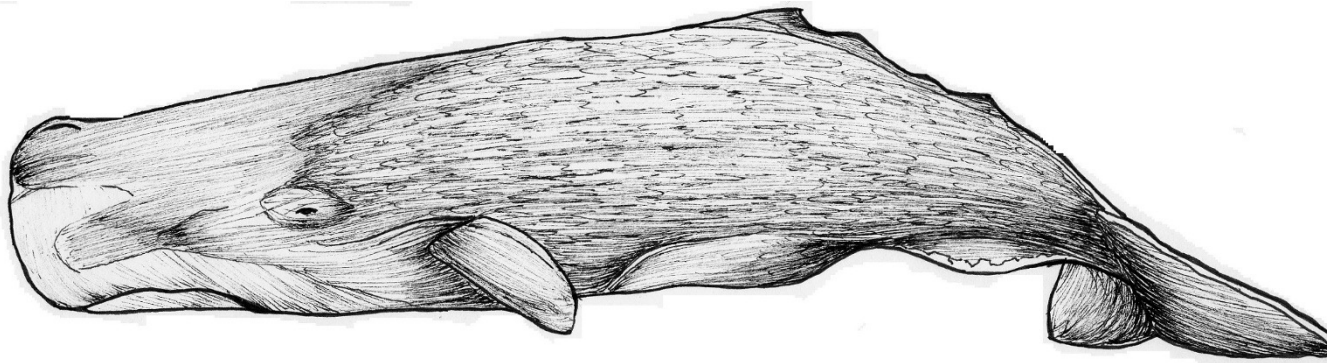

Blue whale  
(*Balaenoptera musculus*)

Length: 30 metres

Weight: 180,000kg

Lifespan: 70 years

Sperm whale  
(*Physeter macrocephalus*)

Length: 18 metres

Weight: 57,000 kg

Lifespan: 70 years

Humpback whale  
(*Megaptera novaeangliae*)

Length: 17 metres  
Weight: 40,000 kg  
Lifespan: 50 years

Minke whale  
(*Balaenoptera acutorostrata*)

Length: 10.5 metres

Weight: 9,200 kg

Lifespan: 50 years

Killer whale or Orca  
(*Orcinus orca*)

Length: 9 metres

Weight: 5,600 kg

Lifespan: 90 years

Bottlenose dolphin  
(*Tursiops truncatus*)

Length: 3.8 metres

Weight: 500 kg

Lifespan: 50 years

Risso's dolphin  
(*Grampus griseus*)