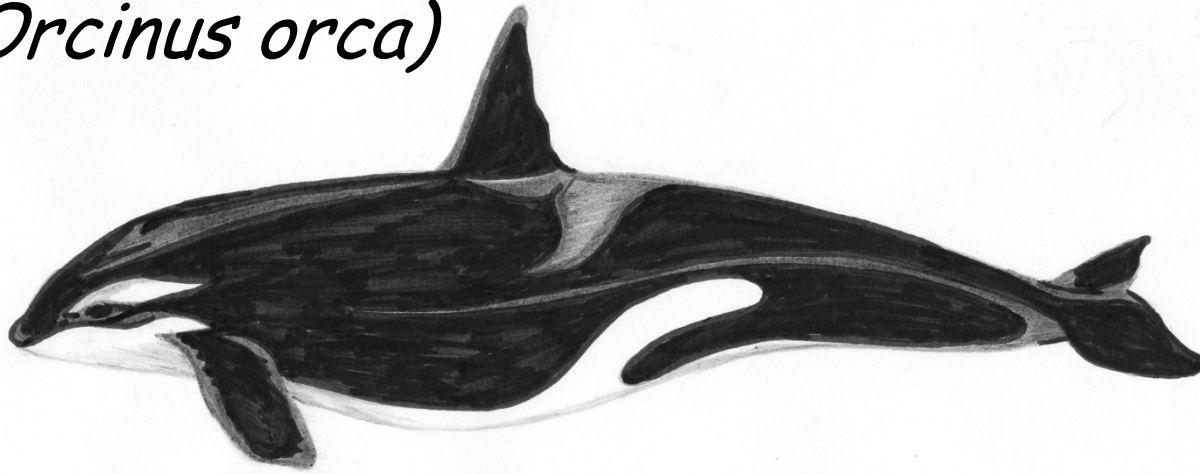

Blue whale  
(*Balaenoptera musculus*)

Length: 30 metres

Weight: 180,000kg

Lifespan: 70 years

Sperm whale  
(*Physeter macrocephalus*)

Length: 18 metres

Weight: 57,000 kg

Lifespan: 70 years

Humpback whale  
(*Megaptera novaeangliae*)

Length: 17 metres  
Weight: 40,000 kg  
Lifespan: 50 years

Minke whale  
(*Balaenoptera acutorostrata*)

Length: 10.5 metres

Weight: 9,200 kg

Lifespan: 50 years

Killer whale or Orca  
(*Orcinus orca*)

Length: 9 metres

Weight: 5,600 kg

Lifespan: 90 years

Bottlenose dolphin  
(*Tursiops truncatus*)

Length: 3.8 metres

Weight: 500 kg

Lifespan: 50 years

Risso's dolphin  
(*Grampus griseus*)