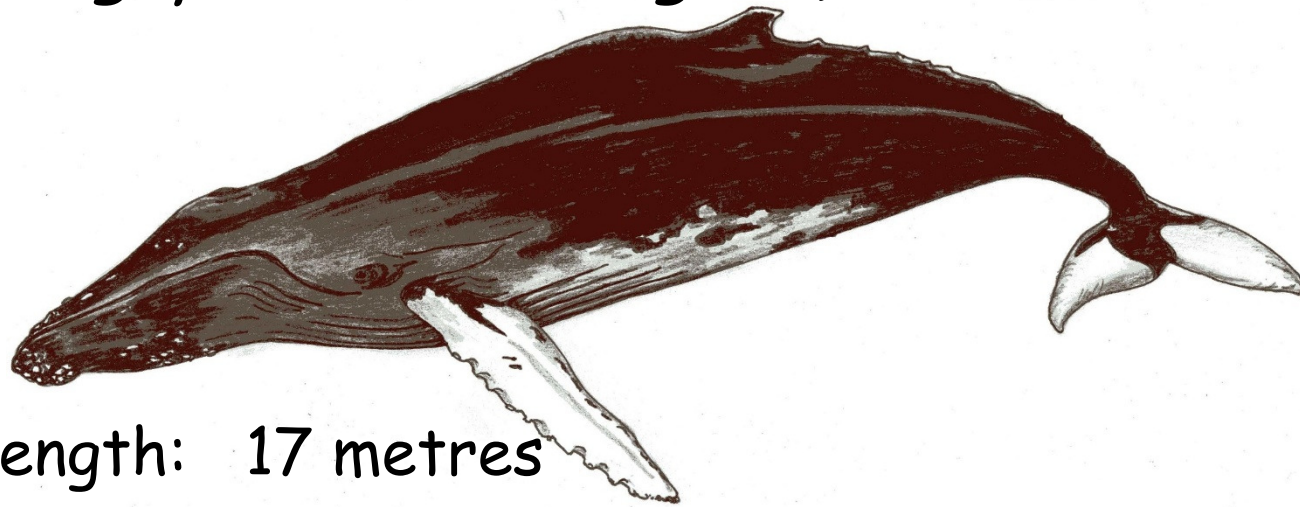

Blue whale  
(*Balaenoptera musculus*)

Length: 30 metres

Weight: 180,000kg

Lifespan: 70 years

Sperm whale  
(*Physeter macrocephalus*)

Length: 18 metres

Weight: 57,000 kg

Lifespan: 70 years

Humpback whale  
(*Megaptera novaeangliae*)

Length: 17 metres  
Weight: 40,000 kg  
Lifespan: 50 years

Minke whale  
(*Balaenoptera acutorostrata*)

Length: 10.5 metres

Weight: 9,200 kg

Lifespan: 50 years

Killer whale or Orca  
(*Orcinus orca*)

Length: 9 metres

Weight: 5,600 kg

Lifespan: 90 years

Bottlenose dolphin  
(*Tursiops truncatus*)

Length: 3.8 metres

Weight: 500 kg

Lifespan: 50 years

Risso's dolphin  
(*Grampus griseus*)

## Double decker bus

Length: 12 metres

Weight: 14,500 kg

Oak tree  
(*Quercus robur*)

Height: 35 metres  
Lifespan: 1000 years